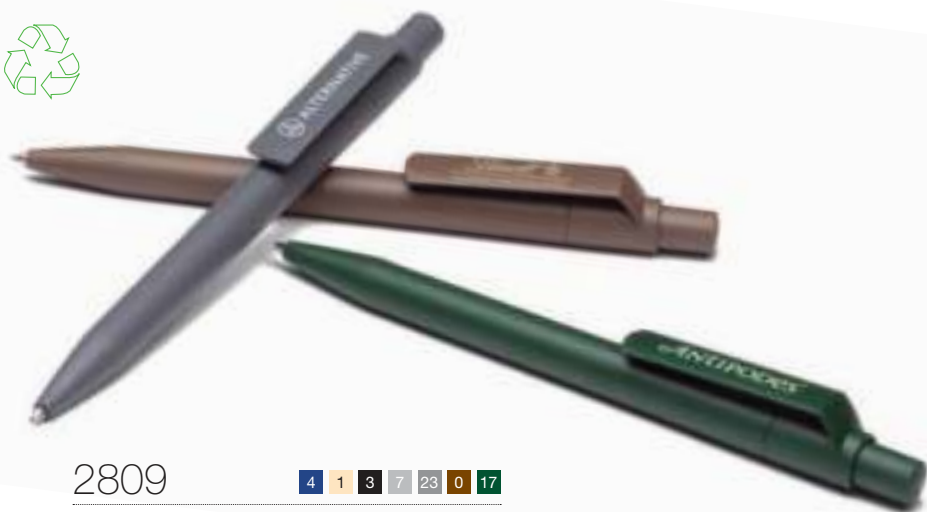

DOT RECYCLED

made in Italy

2809

4 1 3 7 23 0 17

DOT RECYCLED MATT COLOR

± ø10x140 mm   △ A 55x28 mm   ▮ A 40x9 mm