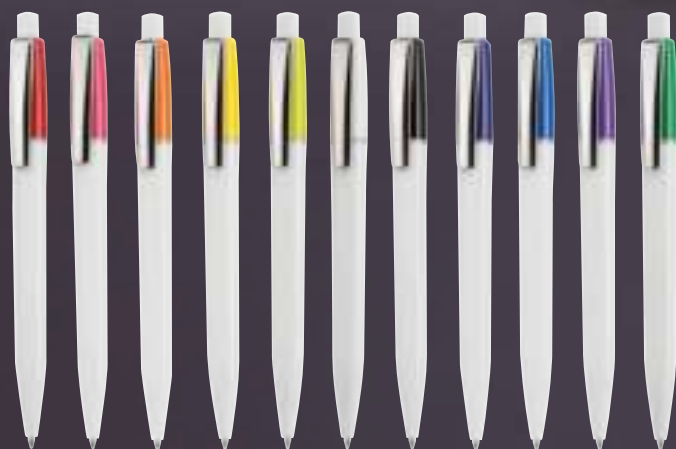

↕ ø10x138 mm ∅ A 55x32 mm □ A 25x18 mm

SEMYR

made in Italy

 **stilolinea**

1978

SEMYR GRIP YOUNG

↕ ø10x138 mm △ A 40x32 mm ▮ A 25x18 mm

1962