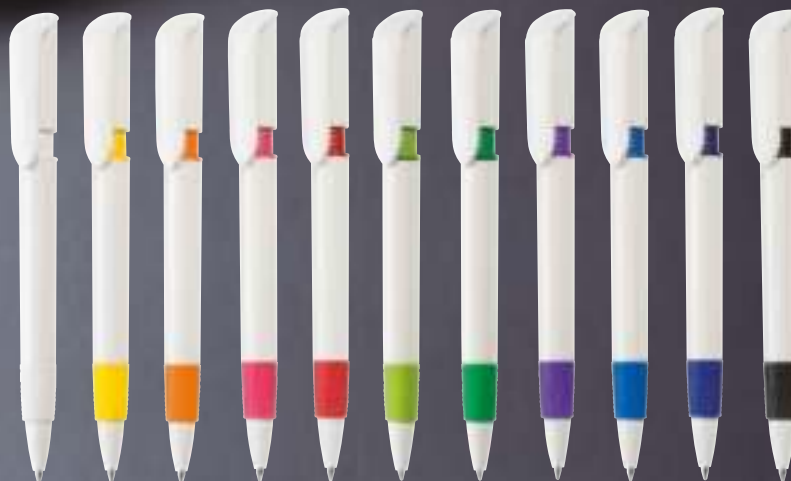

S40

made in Italy

 stilolinea®

 DIGITAL
PRINT

2519

6	8	10	11	5	
16	9	18	12	4	3

S40 WHITE GRIP COLOR

± ø11x139 mm A 40x28 mm