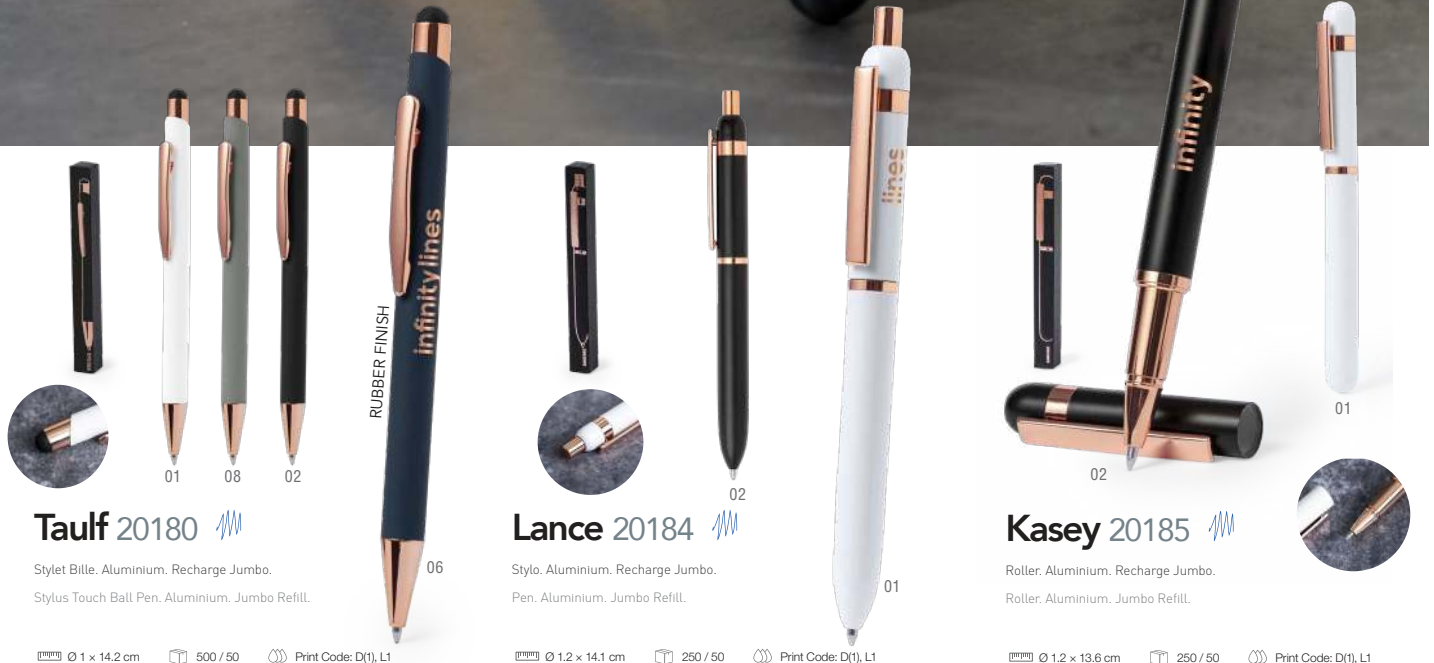

RUBBER FINISH

SPECIAL LASER ENGRAVING SILVER LOGO

These pens have an outer coating specially designed for laser engraving, which will ensure that your advertising or brand is perfectly engraved in a shining silver colour.

These pens have an outer coating specially designed for laser engraving, which will ensure that your advertising or brand is perfectly engraved in a shining rose gold colour.

Taufl 20180

Stylt Bille. Aluminium. Recharge Jumbo.
Stylus Touch Ball Pen. Aluminium. Jumbo Refill.